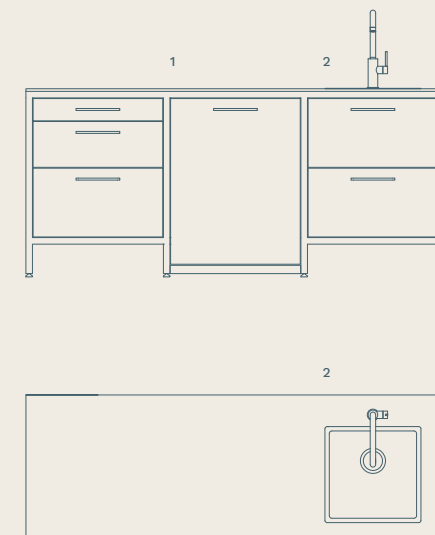

K192 / C

1
Bertazzoni 60 cm fully integrated dishwasher with sliding door

2
Single bowl stainless steel sink 40x40 cm in satin finish and single level stainless steel tap in brushed finish