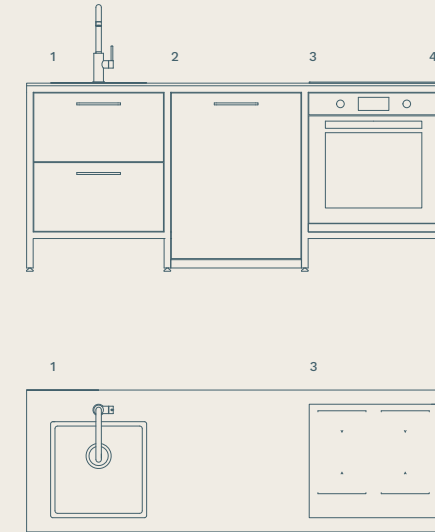

K192 / A

1
Single bowl stainless steel sink 40x40 cm in satin finish and single level stainless steel tap in brushed finish

2
Bertazzoni 60 cm fully integrated dishwasher with sliding door

3
Bertazzoni Professional Series 60 cm segmented 3-burner stainless steel gas hob

K192 w. dishwasher

K192 / B

1
Single bowl stainless steel sink 40x40 cm in satin finish and single level stainless steel tap in brushed finish

2
Bertazzoni 60 cm fully integrated dishwasher with sliding door

2
Single bowl stainless steel sink 40x40 cm in satin finish and single level stainless steel tap in brushed finish