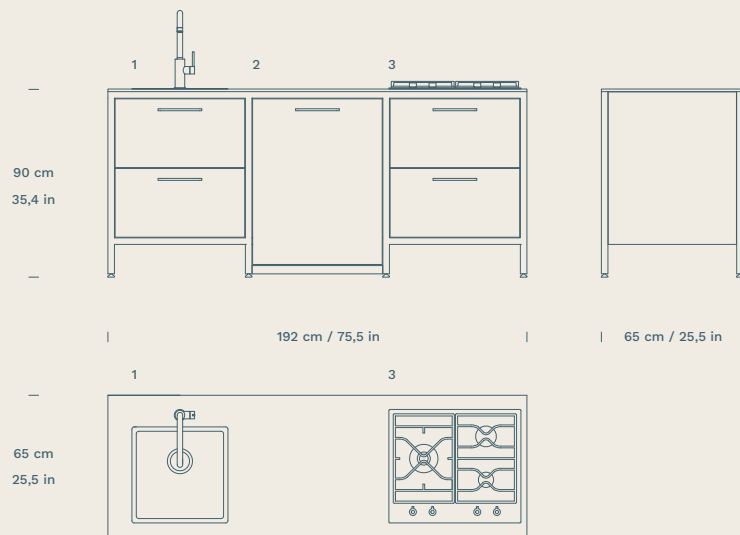

The model pictured and described below is one of the possible configurations. Two more inspirations follow on the opposite page. For all variants, options, configuration limits and appliances refer to the datasheets.

K192 / A

1
Single bowl stainless steel sink 40x40 cm in satin finish and single level stainless steel tap in brushed finish

2
Bertazzoni 60 cm fully integrated dishwasher with sliding door

3
Bertazzoni Professional Series 60 cm segmented 3-burner stainless steel gas hob

K192 w. dishwasher

K192 / B

1
Single bowl stainless steel sink 40x40 cm in satin finish and single level stainless steel tap in brushed finish

2
Bertazzoni 60 cm fully integrated dishwasher with sliding door

2
Single bowl stainless steel sink 40x40 cm in satin finish and single level stainless steel tap in brushed finish