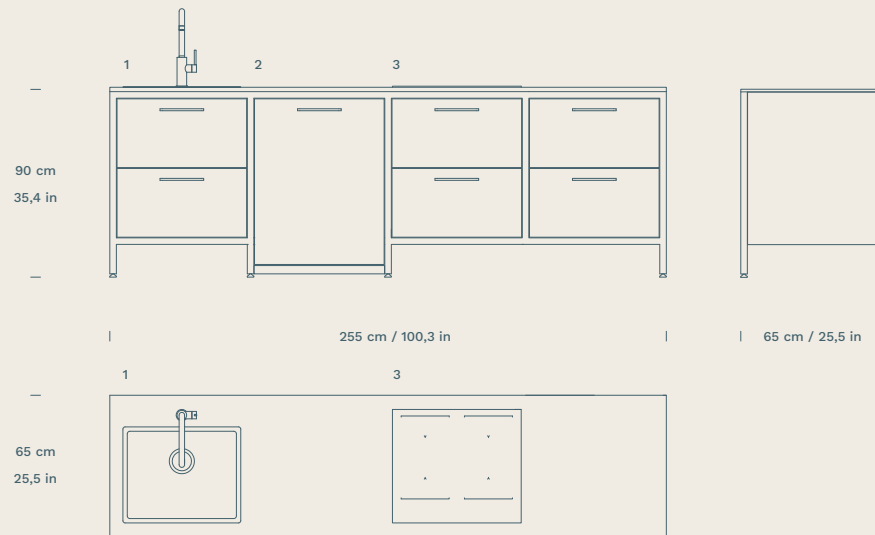

The model pictured and described below is one of the possible configurations. Two more inspirations follow on the opposite page. For all variants, options, configuration limits and appliances refer to the datasheets.

Specular frames allow the unit to be assembled with the dishwasher on the right or left.

K255 / A

1 Single bowl stainless steel sink 50x40 cm in satin finish and single level stainless steel tap in brushed finish

2 Bertazzoni 60 cm fully integrated dishwasher with sliding door

3 Bertazzoni 60 cm 2 multi-zones induction hob

K255 w. dishwasher

K255 / B

1 Single bowl stainless steel sink 50x40 cm in satin finish and single level stainless steel tap in brushed finish

K255 / C

1 Bertazzoni 78 cm 3 multi-zones induction hob

2 Bertazzoni 60 cm fully integrated dishwasher with sliding door

3 Single bowl stainless steel sink 50x40 cm in satin finish and single level stainless steel tap in brushed finish