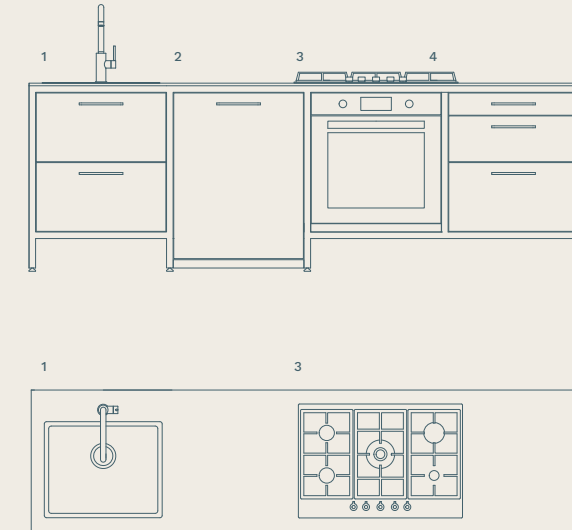

Specular frames allow the unit to be assembled with the dishwasher on the right or left.

K255 / A

1 Single bowl stainless steel sink 50x40 cm in satin finish and single level stainless steel tap in brushed finish

2 Bertazzoni 60 cm fully integrated dishwasher with sliding door

3 Bertazzoni 60 cm 2 multi-zones induction hob

K255 w. dishwasher

K255 / B

1 Single bowl stainless steel sink 50x40 cm in satin finish and single level stainless steel tap in brushed finish

K255 / C

1 Bertazzoni 78 cm 3 multi-zones induction hob

2 Bertazzoni 60 cm fully integrated dishwasher with sliding door

3 Single bowl stainless steel sink 50x40 cm in satin finish and single level stainless steel tap in brushed finish